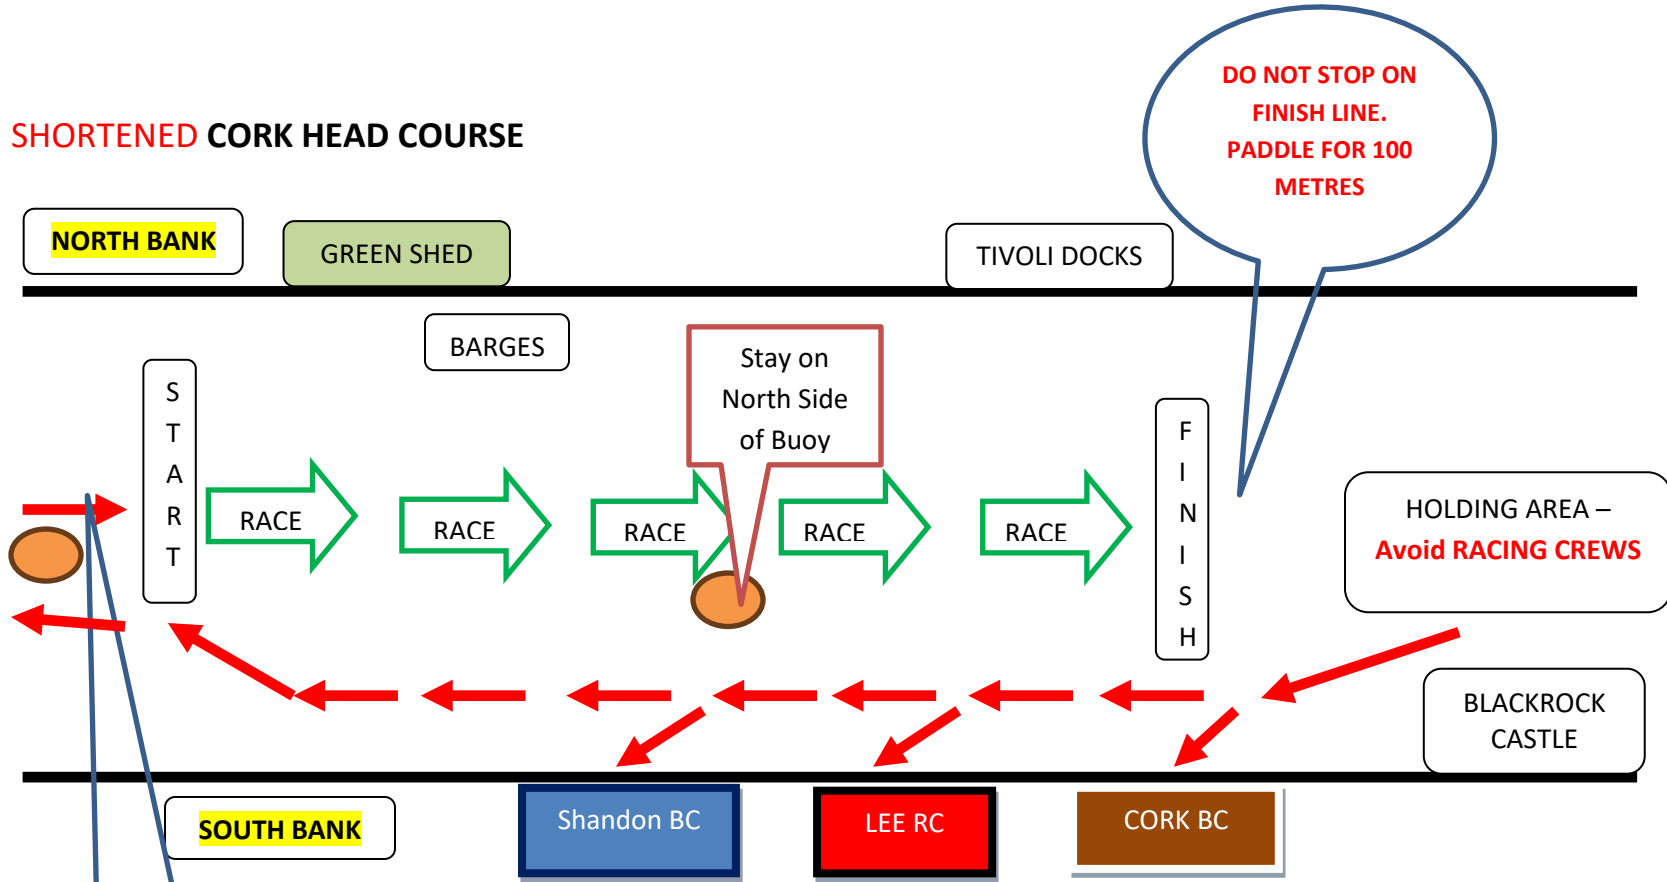

SHORTENED CORK HEAD COURSE

DO NOT ENTER START AREA UNTIL CALLED BY MARSHALLS

ROLLING HEAD CREWS CANNOT START DURING CATEGORY HEADS

Important Note

TRAFFIC CIRCULATION IS DIFFERENT TO NORMAL CIRCULATION PATTERNS

PLEASE ADVISE ALL COMPETITORS

APPLICABLE ONLY DURING CORK HEAD