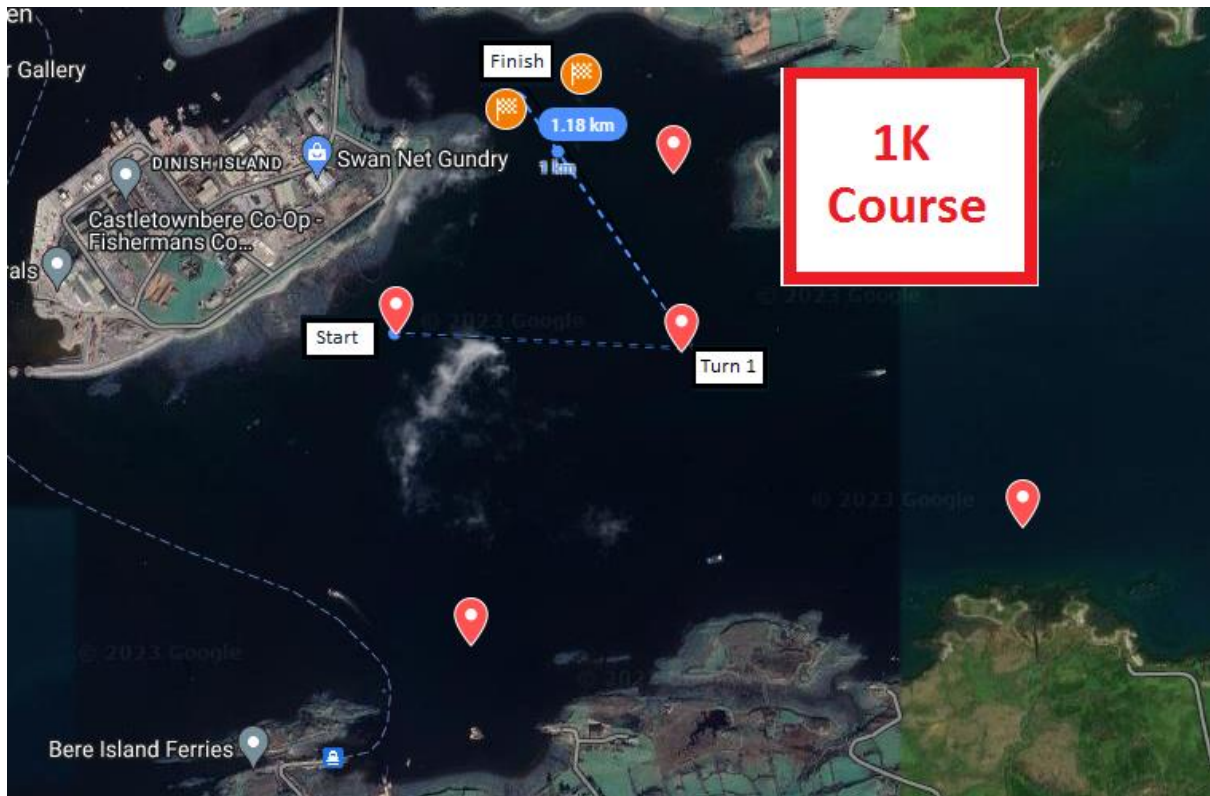

4K Course.

Distance from start line to turn 1: 1,200 meters

Distance from turn 1 to turn 2: 1,000 meters

Distance from turn 2 to turn 3: 700 meters

Distance from turn 3 to turn 4: 600 meters

Distance from turn 4 to finish line: 500 meters

2K Course.

Distance from start line to turn 1: 575 meters

Distance from turn 1 to turn 2: 575 meters

Distance from turn 2 to turn 3: 650 meters

Distance from turn 3 to finish line: 200 meters

1.2K Course.

Distance from start line to turn 1: 560 meters

Distance from turn 1 to finish line: 560 meters