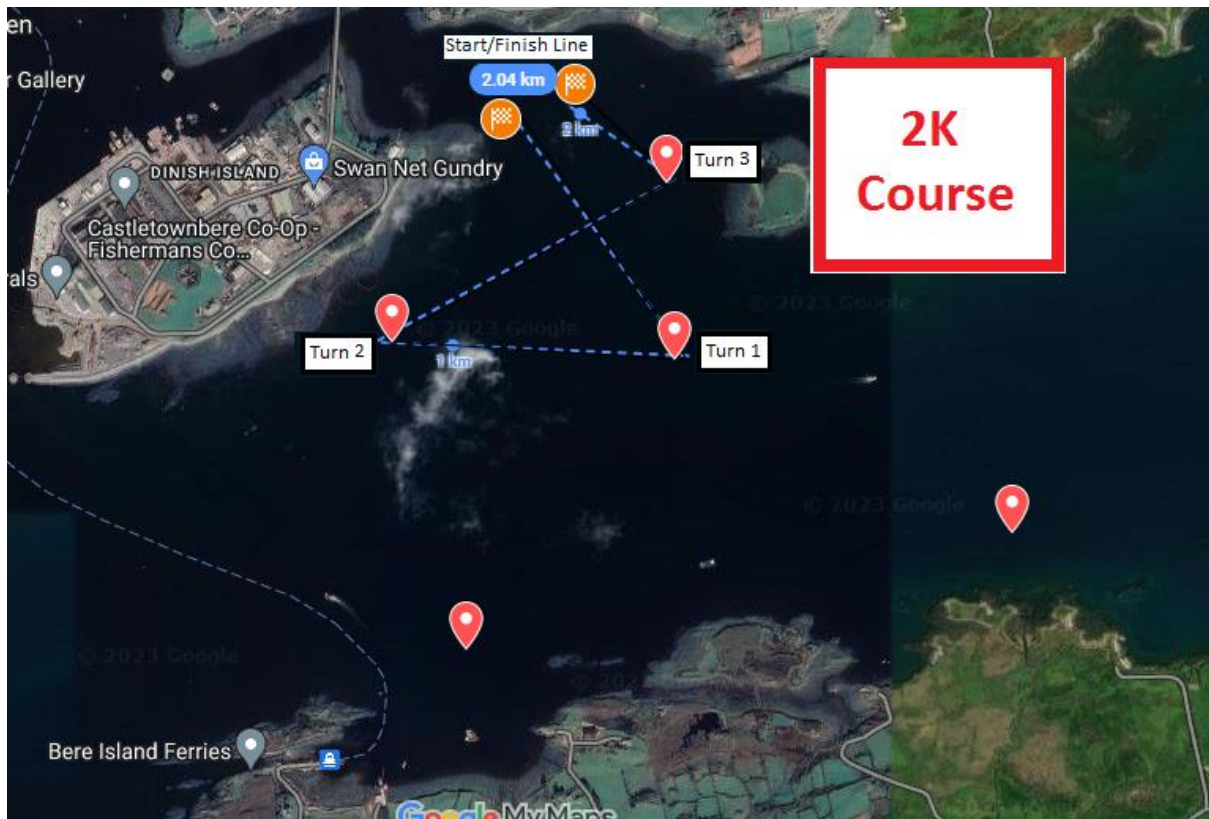

4K Course.

Distance from start line to turn 1: 1,200 meters

Distance from turn 1 to turn 2: 1,000 meters

Distance from turn 2 to turn 3: 700 meters

Distance from turn 3 to turn 4: 600 meters

Distance from turn 4 to finish line: 500 meters

2K Course.

Distance from start line to turn 1: 575 meters

Distance from turn 1 to turn 2: 575 meters

Distance from turn 2 to turn 3: 650 meters

Distance from turn 3 to finish line: 200 meters

1.2K Course.

Distance from start line to turn 1: 560 meters

Distance from turn 1 to finish line: 560 meters