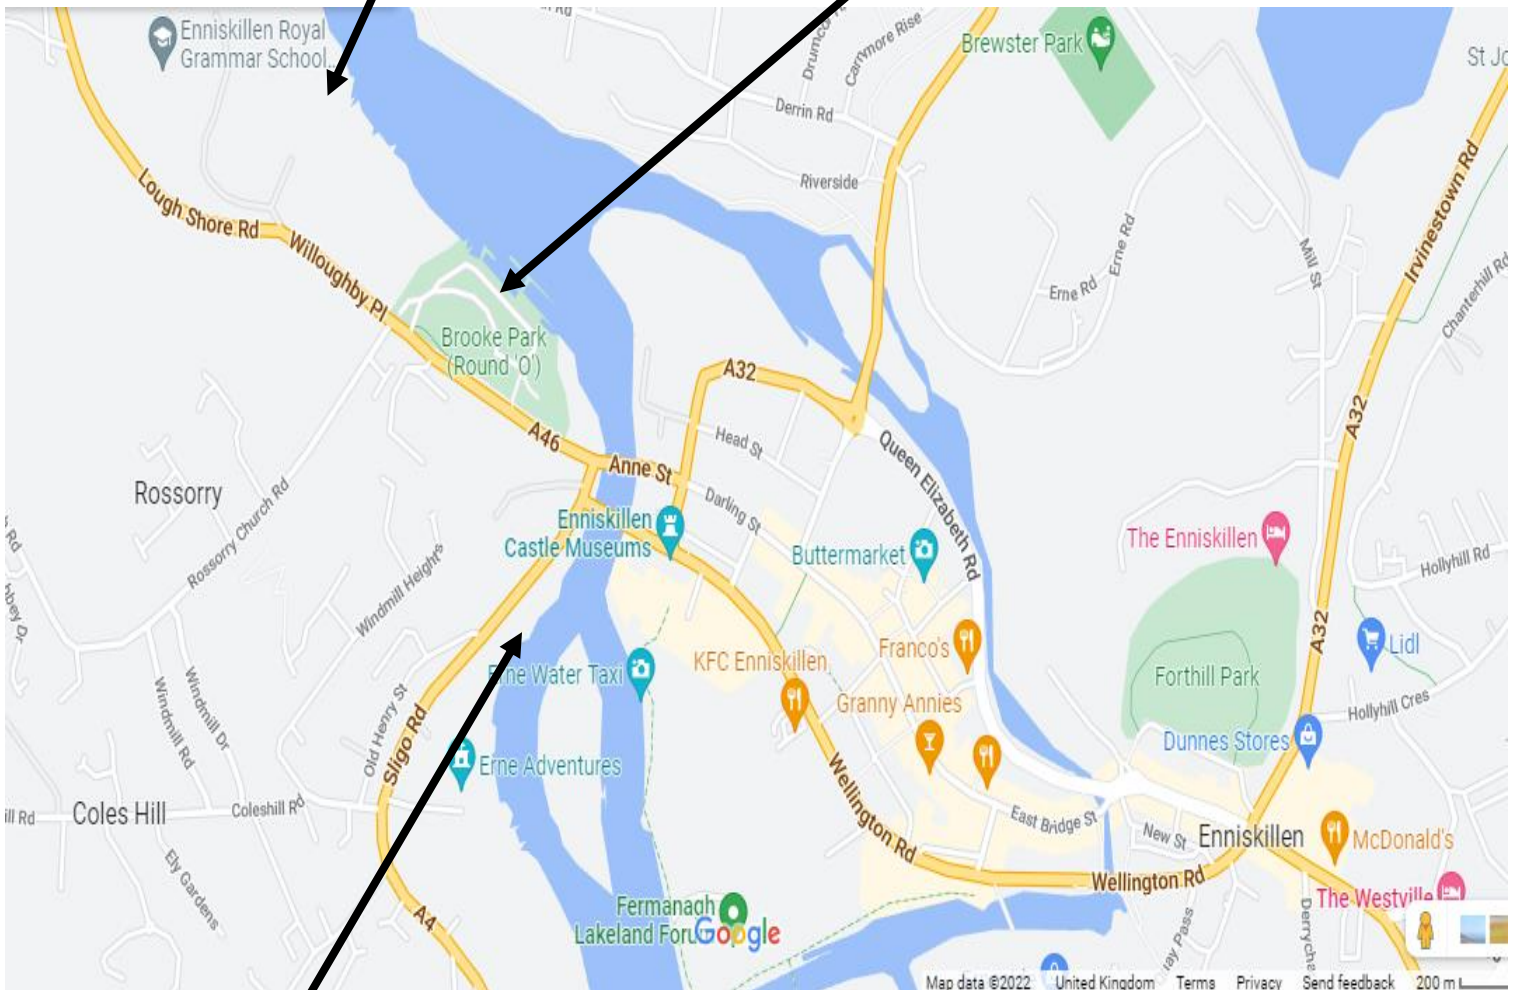

## Stewarts Carpark Jetties Sligo road

12:20	97 GALWAY	98 NEWRY	
12:20	88 GALWAY	89 NEWRY	94 CARRICK
12:25	78 GALWAY	80 CARRICK	83 BELFAST RC / LAGAN
12:25	72 BELFAST BC	75 BANN	76 COLERAINE GS
12:30	65 CARRICK	67 COLERAINE GS	71 COLERAINE GS
12:30	60 BELFAST BC B	61 . BANN	62 CARRICK
12:35	55 NERY / PORTADOWN	56 BELFAST BC A	59 LAGAN
12:35	46 BELFAST / BANN	48 BELFAST BC	42 COLERAINE GS
12:40	32 COLERAINE GS	36 RBAI	40 CARRICK
12:45	16 BELFAST	18. LAGAN	

Clubs launching only from Stewarts (above ) car park ( see map) . Stewarts carpark is 5 min walk to round o carpark launching area and is just on the other side of the bridge. All these crews once launched should bring their trailers to the Round O Carpark as they will be landing at the Round O carpark when race is finished. They will not be going back up through the bridge.

## Map of Launching areas

**Enniskillen Royal Boat club**

**Round O Carpark**

(2 min walk to ERGS)

**Stewarts Carpark (5min walk to Round O)**

**Both Round O and Stewarts carparks are massive areas for launching and parking. Please follow Stewarts instructions**