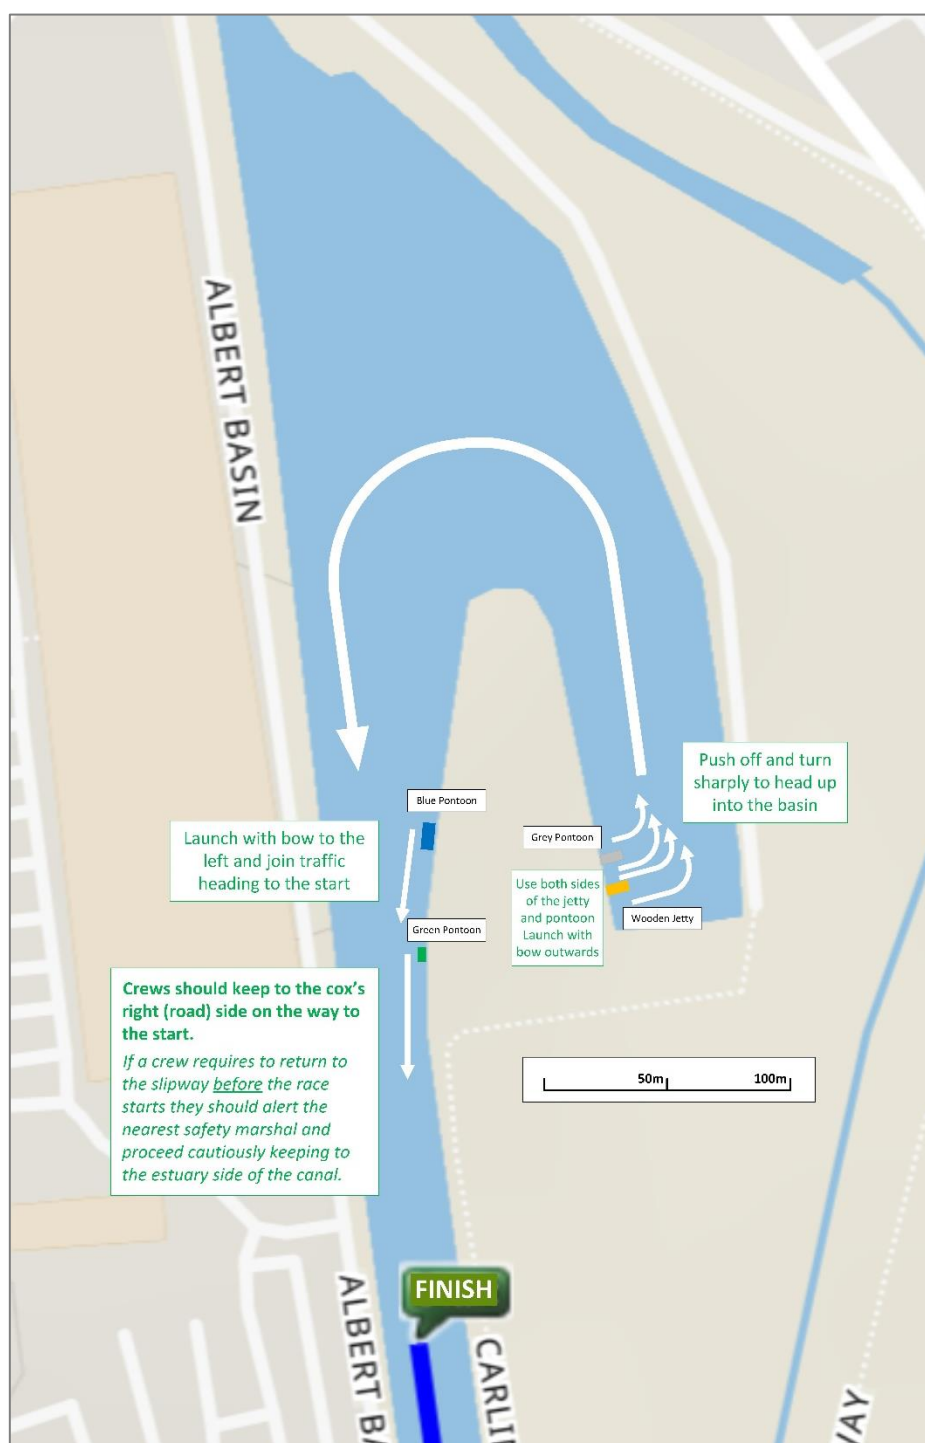

NEWRY MINIHEAD – SLIPWAYS, TIMETABLE AND LAUNCHING TRAFFIC PATTERNS

Launching schedules for Race 1 and Race 2 are set out below together with a schematic showing the traffic patterns for crews leaving the slipways. There will be four slipways in operation:

- The Wooden Jetty on the estuary side of the site
- A Grey Pontoon adjacent to the Wooden Jetty
- A Blue Pontoon on the canal side (for launching eights)
- A smaller Green Pontoon on the canal side (small boats only)

Please follow the instructions of all marshals and slip stewards and please stick to the launching timetable. Note your launch time and be ready to make your way to your designated slip promptly, with oars and all other required equipment.

After launching stay in the traffic pattern and take care when rowing round into the canal from the Wooden Jetty and Grey Pontoon. **Keep to the right (road) side of the canal on the way to the start.**