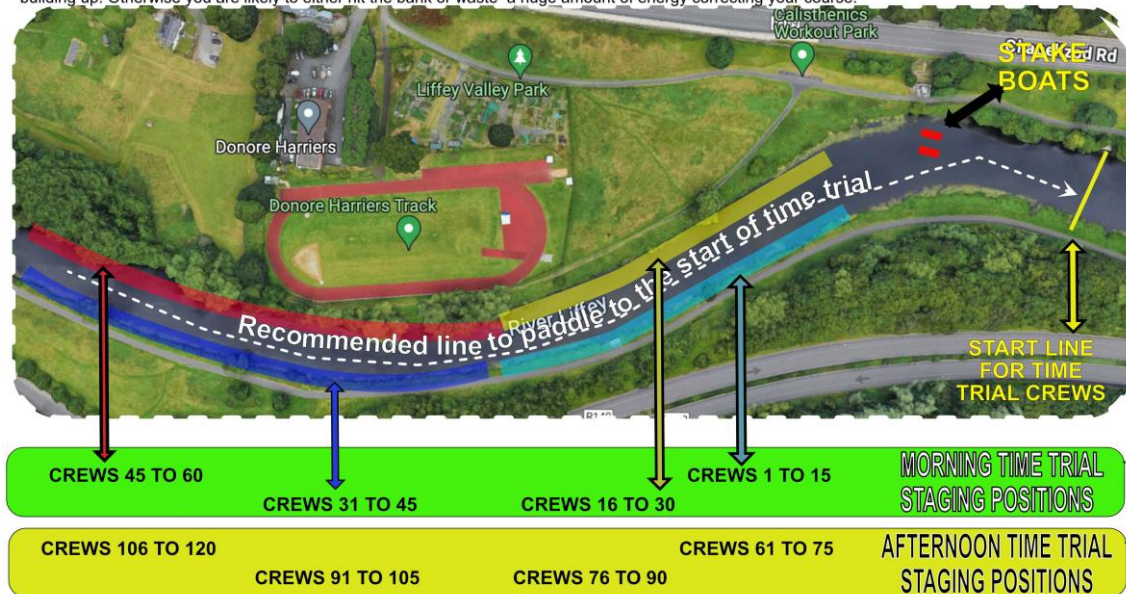

The start of the time trial will be the first fishing platform after the "Boohouse" Bend. The finish of the time trial will be in between the Neptune and the Commercial slip

- For Time trial 1, scullers should be above the start at least five minutes before the start of their time trial (i.e. 7.40am). No sculler will be let leave the slip after 7.25am.
- For Time trial 2, scullers should launch when they are instructed to do so by either the slip marshal or public address. You will be given sufficient time to get above the start before the time trial begins.

NEPTUNE ROWING CLUB

Below represents the staging pattern behind the Start for crews in the time trial sections of the Regatta. Once crews have made their way past the stake boats at the regatta start, they will be assigned a position to hold according to their race number. **Crews must go to that position and stay there Keeping their bows pointing upstream until they are called for their time trial.** Crews will be called to the start in number sequence so please anticipate this and remove and stow any kit that you will not be racing in before you are called.

Crews! Before you start building up to racing speed (1) Wait until you have past the Stake Boats (2) Check your line down the course before you start building up. Otherwise you are likely to either hit the bank or waste a huge amount of energy correcting your course.