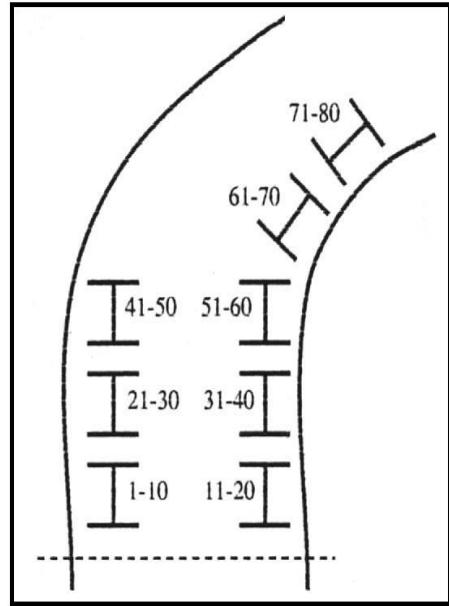

Erne Head of the River Course 6000 metres

 = Safety Boat
 = Rough Water