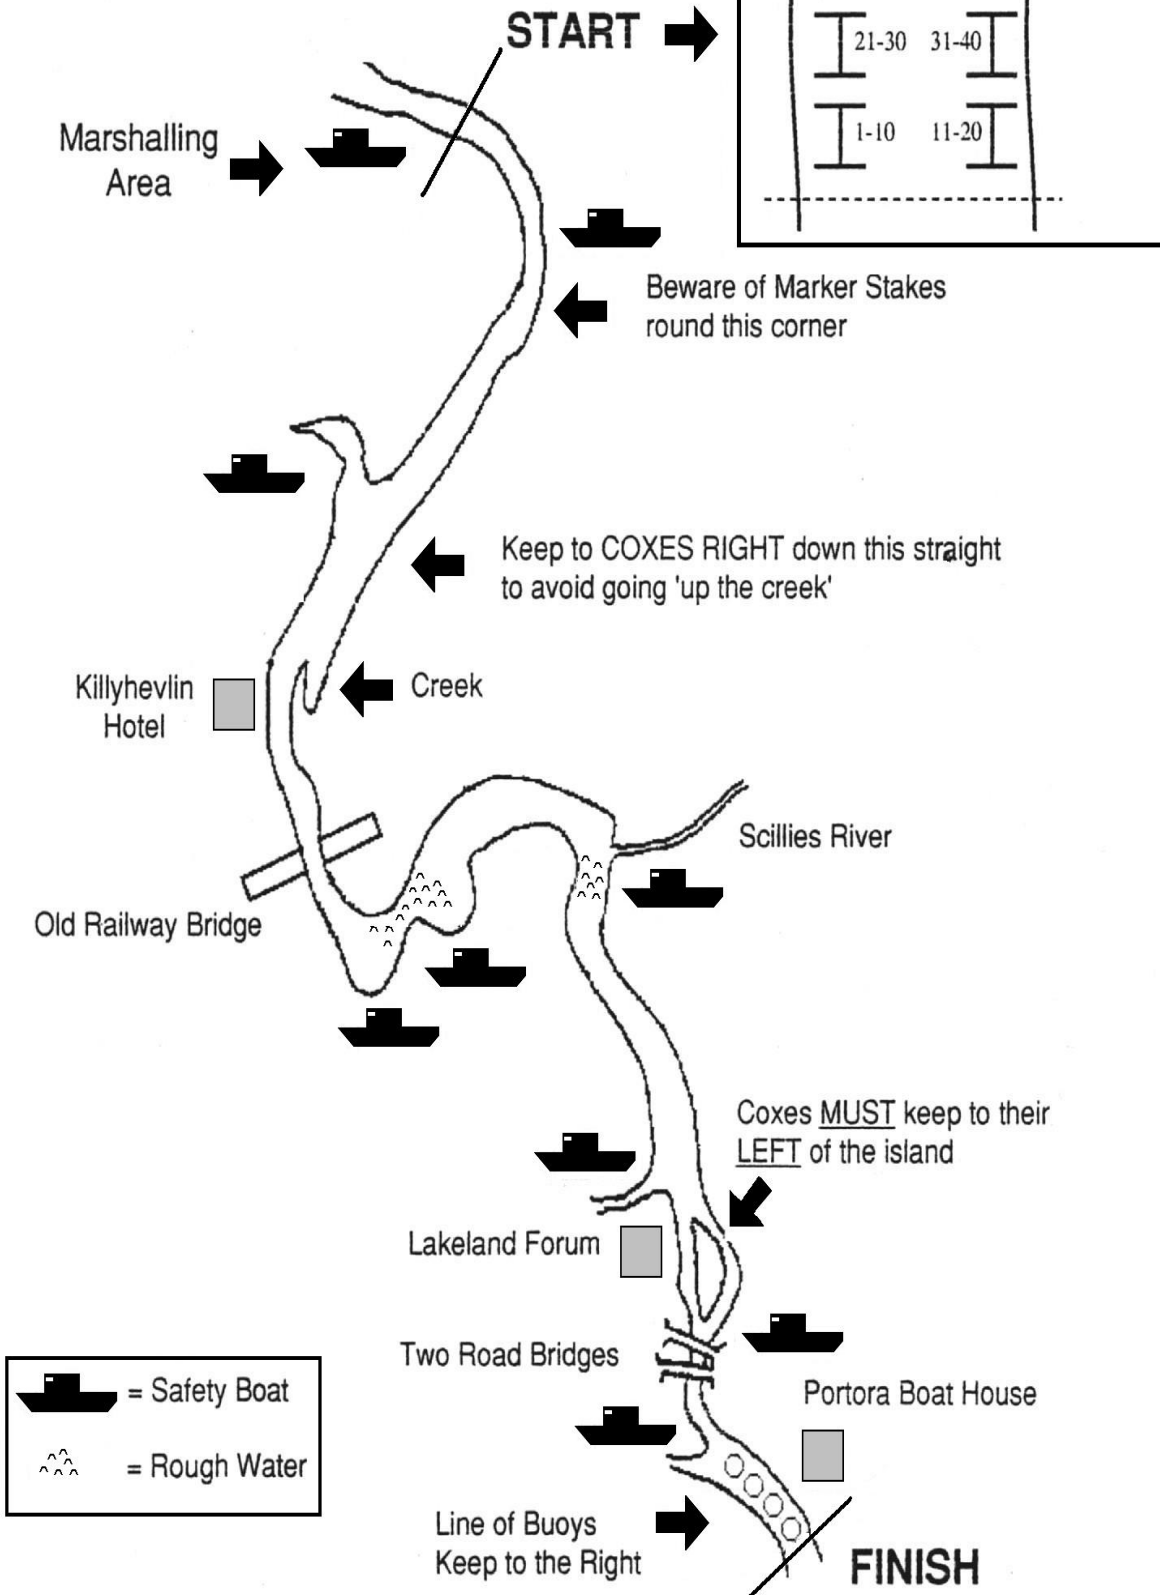

Erne Head of the River Course 6000 metres

 = Safety Boat
 = Rough Water