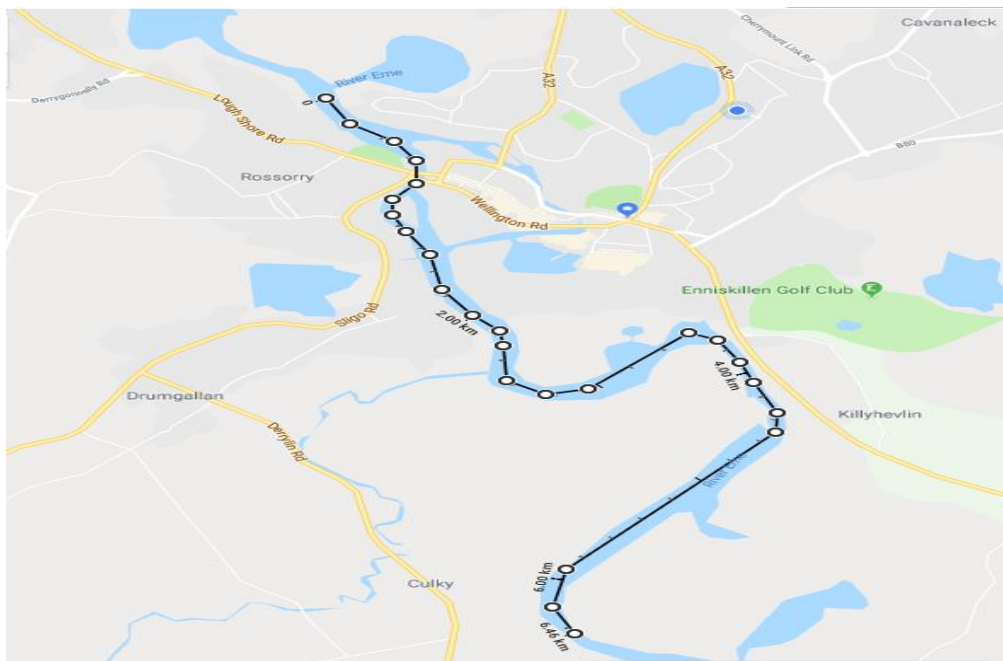

Site Location 65th Erne Head of The River

Crews boat from Enniskillen Royal Grammar school

Crews boat from Round O carpark

Race Course