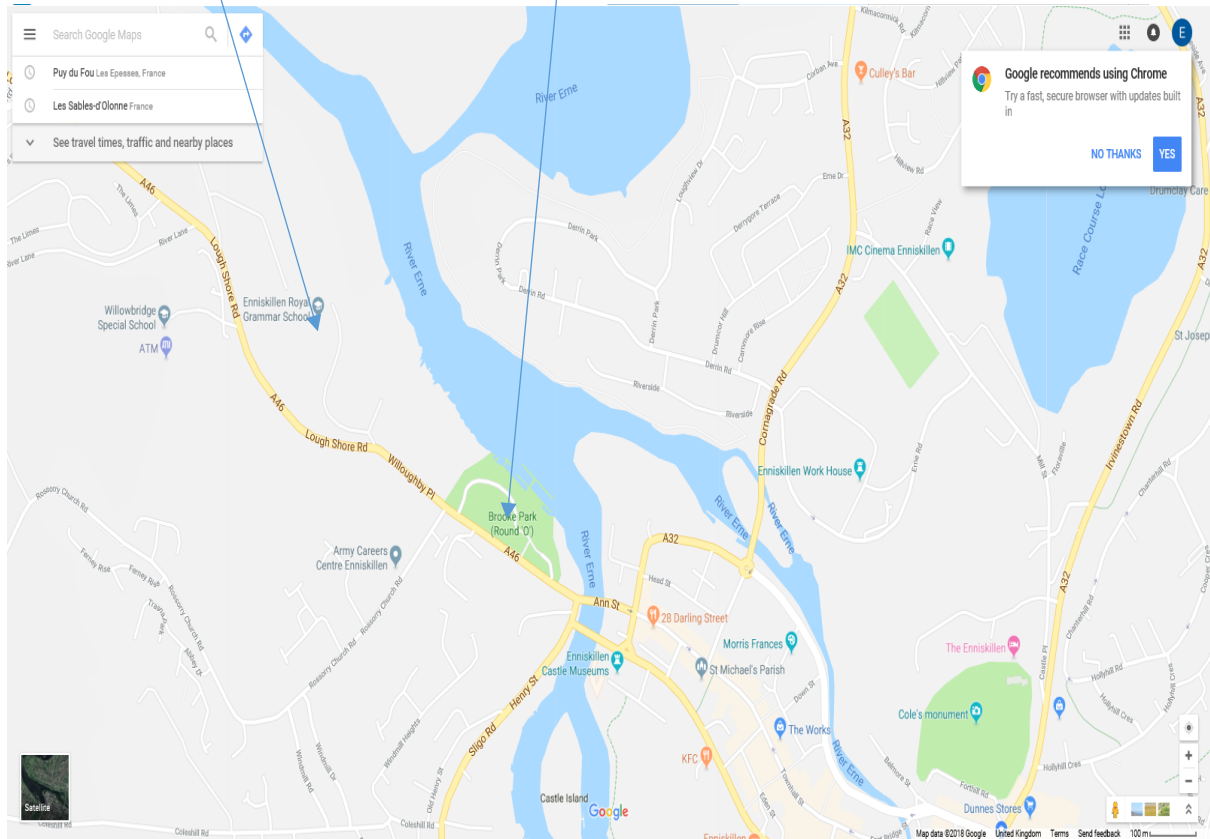

Site Location 65th Erne Head of The River

Crews boat from Enniskillen Royal Grammar school

Crews boat from Round O carpark

Race Course