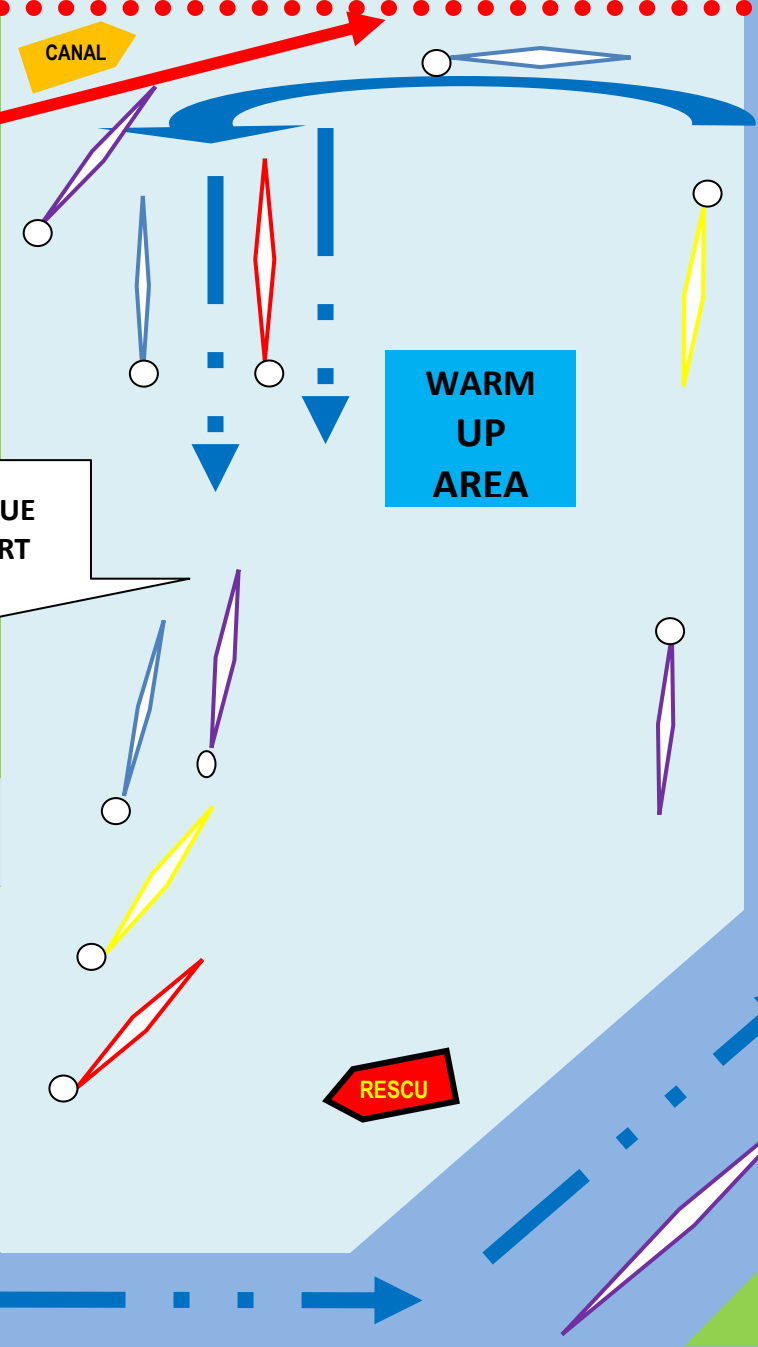

**NO SAFETY BOAT  
COVER BEYOND THIS  
POINT**

**Castleconnell Sprints Regatta  
500 Metre Sprint – Stakeboat Start  
5 LANE BUOYED COURSE**

**CLARE BANK**      **START**

**START**

**LANE ZERO**

**QUEUE  
START**

**WARM  
UP  
AREA**

**RESCU**

**LIMERICK BANK**