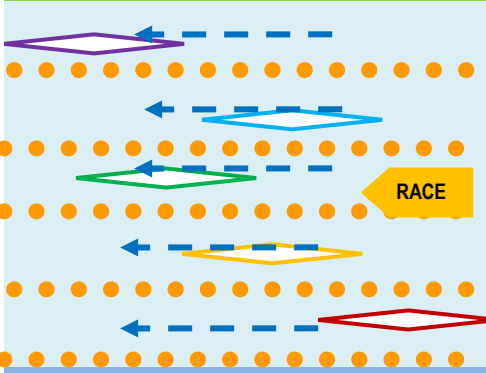

**NO SAFETY BOAT  
COVER BEYOND THIS  
POINT**

**Castleconnell Sprints Regatta  
500 Metre Sprint – Stakeboat Start  
5 LANE BUOYED COURSE**

**CLARE BANK**      **START**

**START**

**LANE ZERO**

**QUEUE  
START**